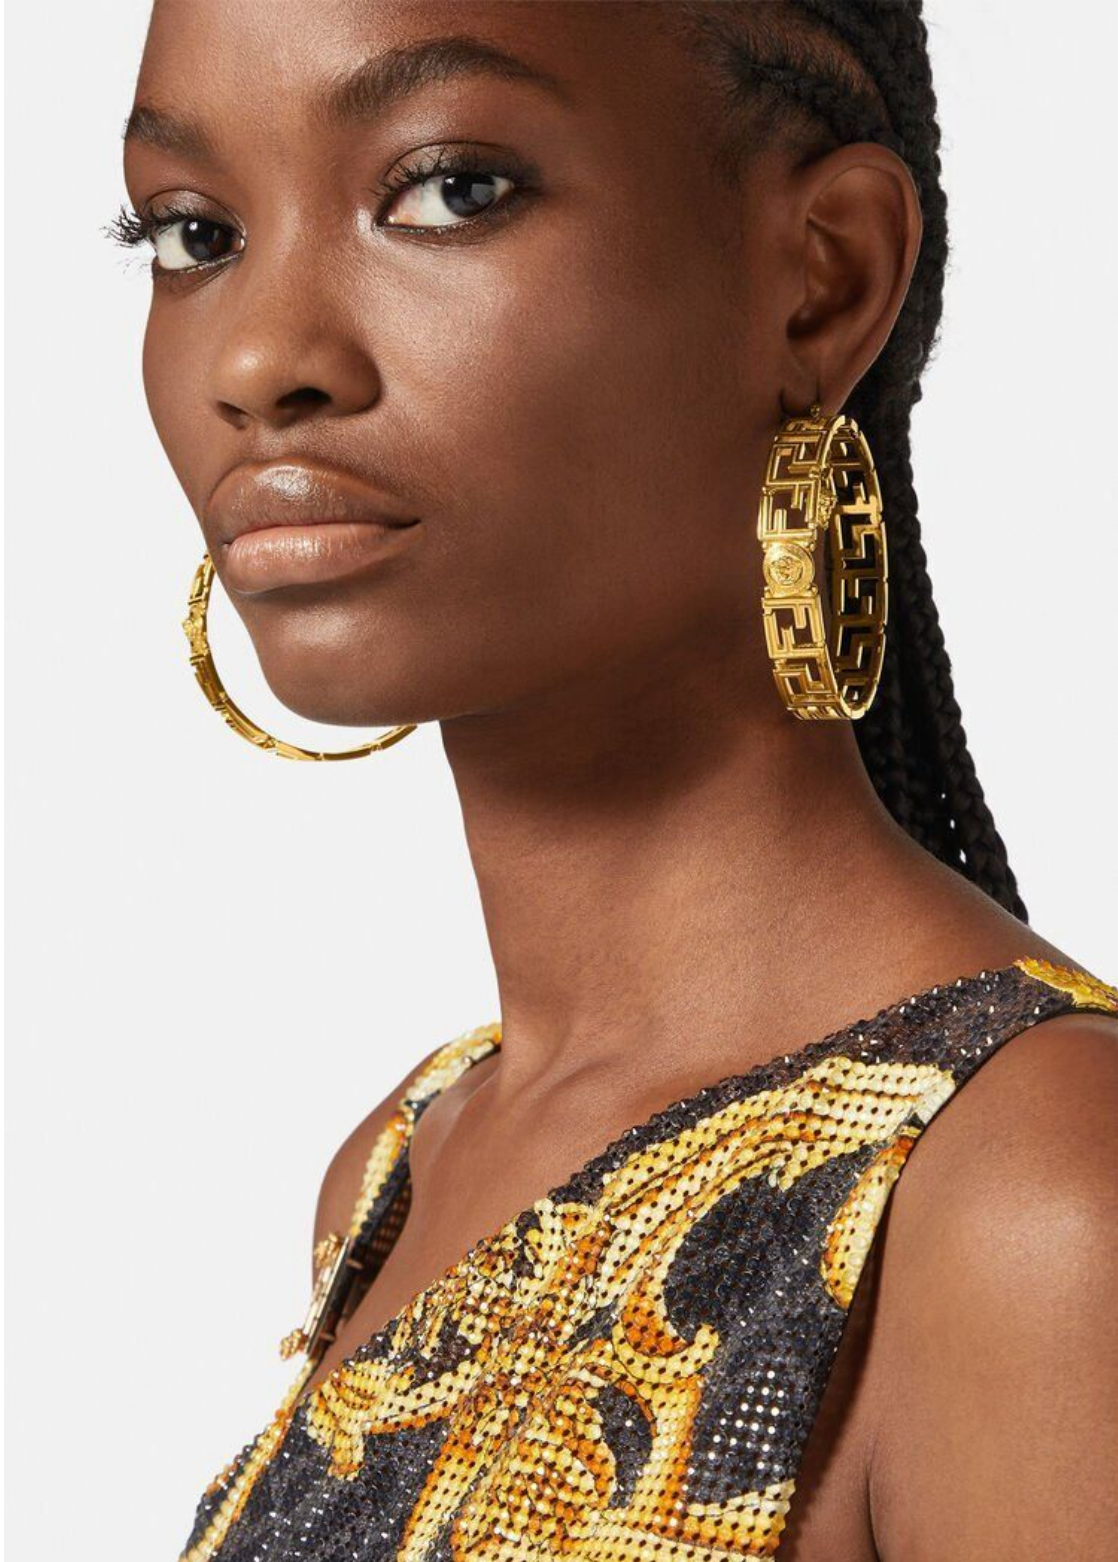

MGM
MODELS

MGM
MODELS

FEYI MAY

height 5'10" · bust 30.5" · cup B/C · waist 23.5" · hips 35" · dress 36 EU/6 US/8 UK
shoes size 41 EU/10 US/7 UK · hair brown · eyes brown

Wonderland.

FEYI MAY

height 5'10" · bust 30.5" · cup B/C · waist 23.5" · hips 35" · dress 36 EU/6 US/8 UK
shoes size 41 EU/10 US/7 UK · hair brown · eyes brown