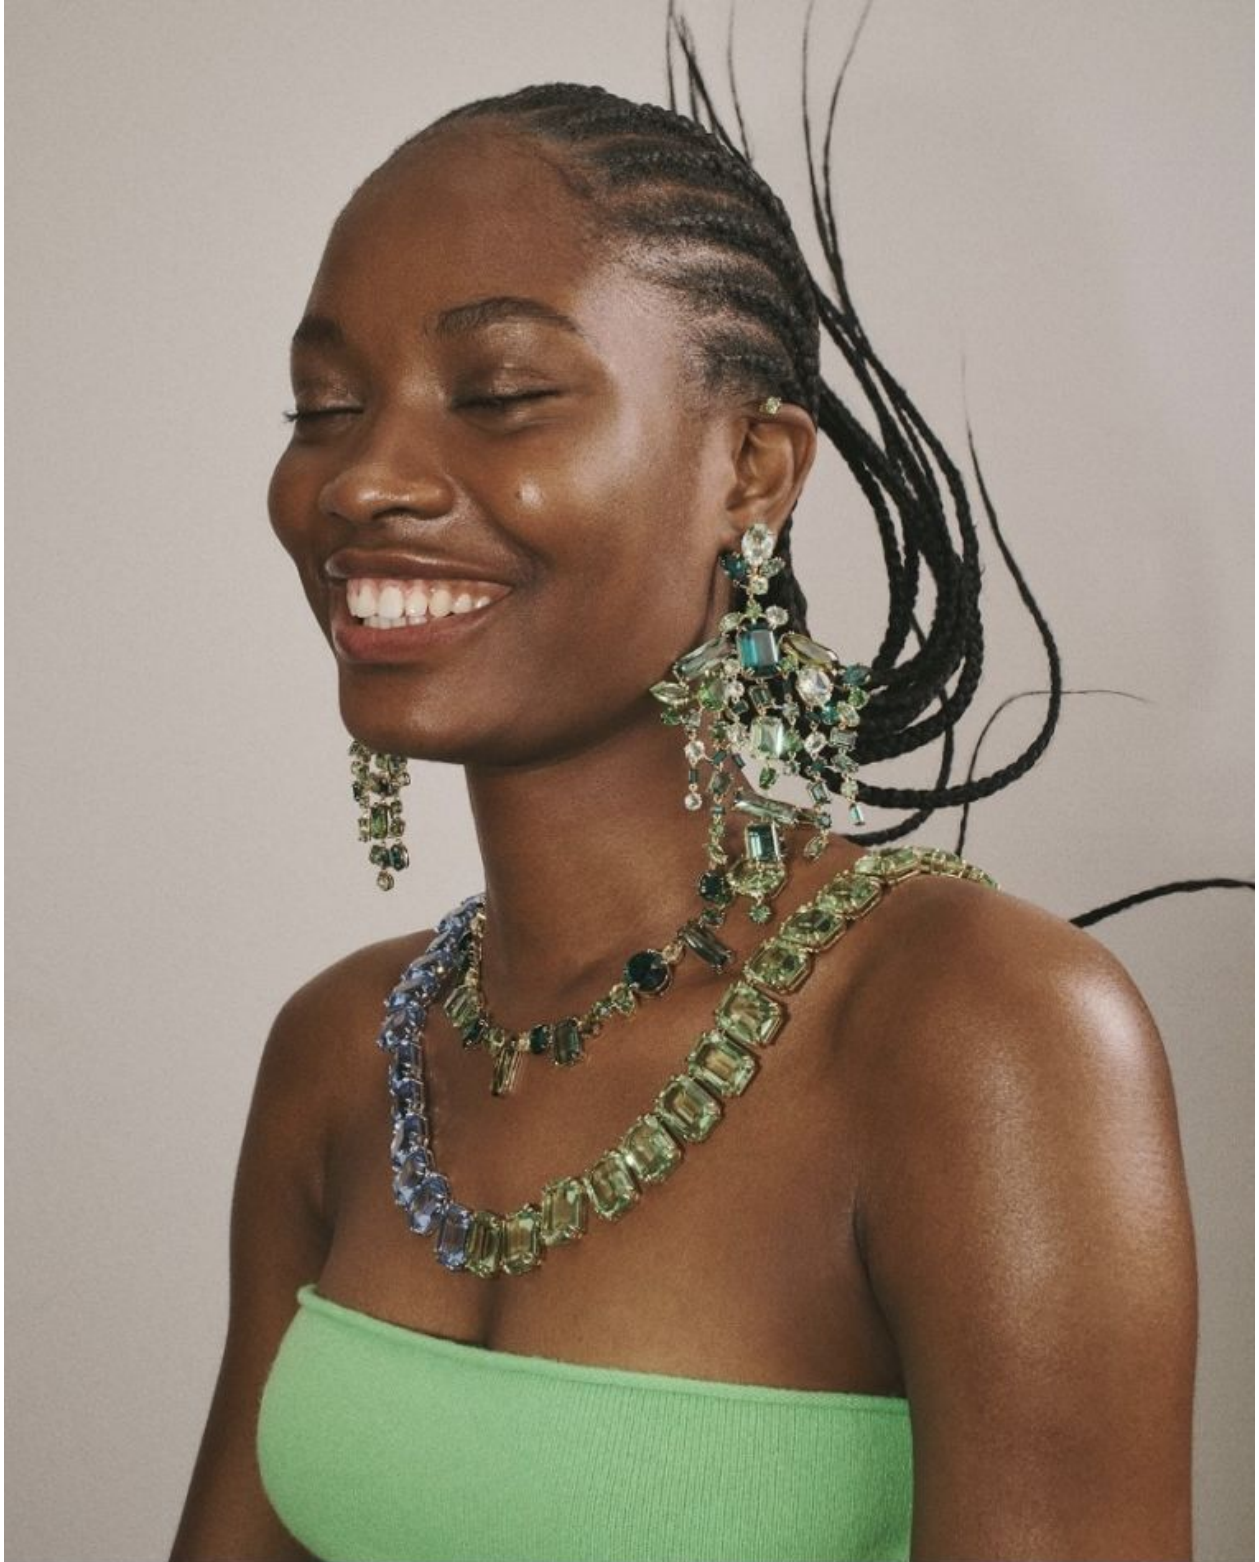

FEYI MAY

height 5'10" · bust 30.5" · cup B/C · waist 23.5" · hips 35" · dress 36 EU/6 US/8 UK
shoes size 41 EU/10 US/7 UK · hair brown · eyes brown