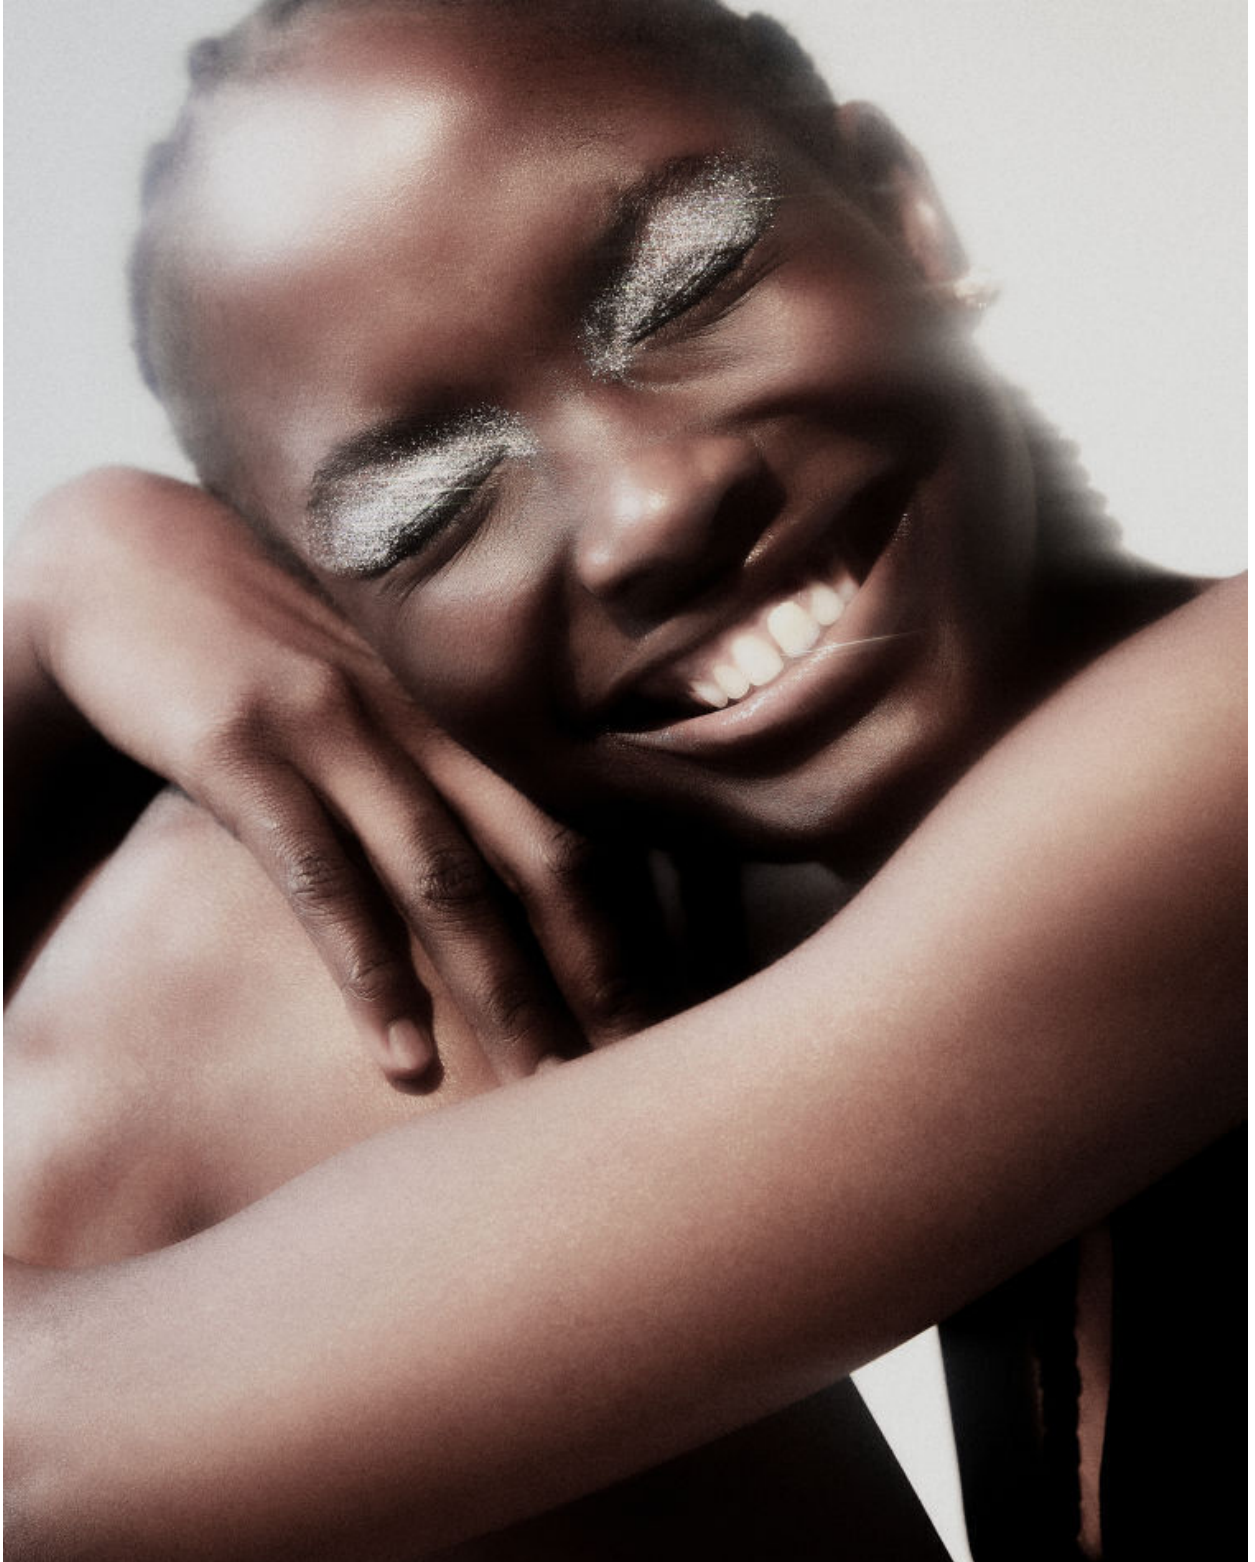

FEYI MAY

height 5'10" · bust 30.5" · cup B/C · waist 23.5" · hips 35" · dress 36 EU/6 US/8 UK
shoes size 41 EU/10 US/7 UK · hair brown · eyes brown