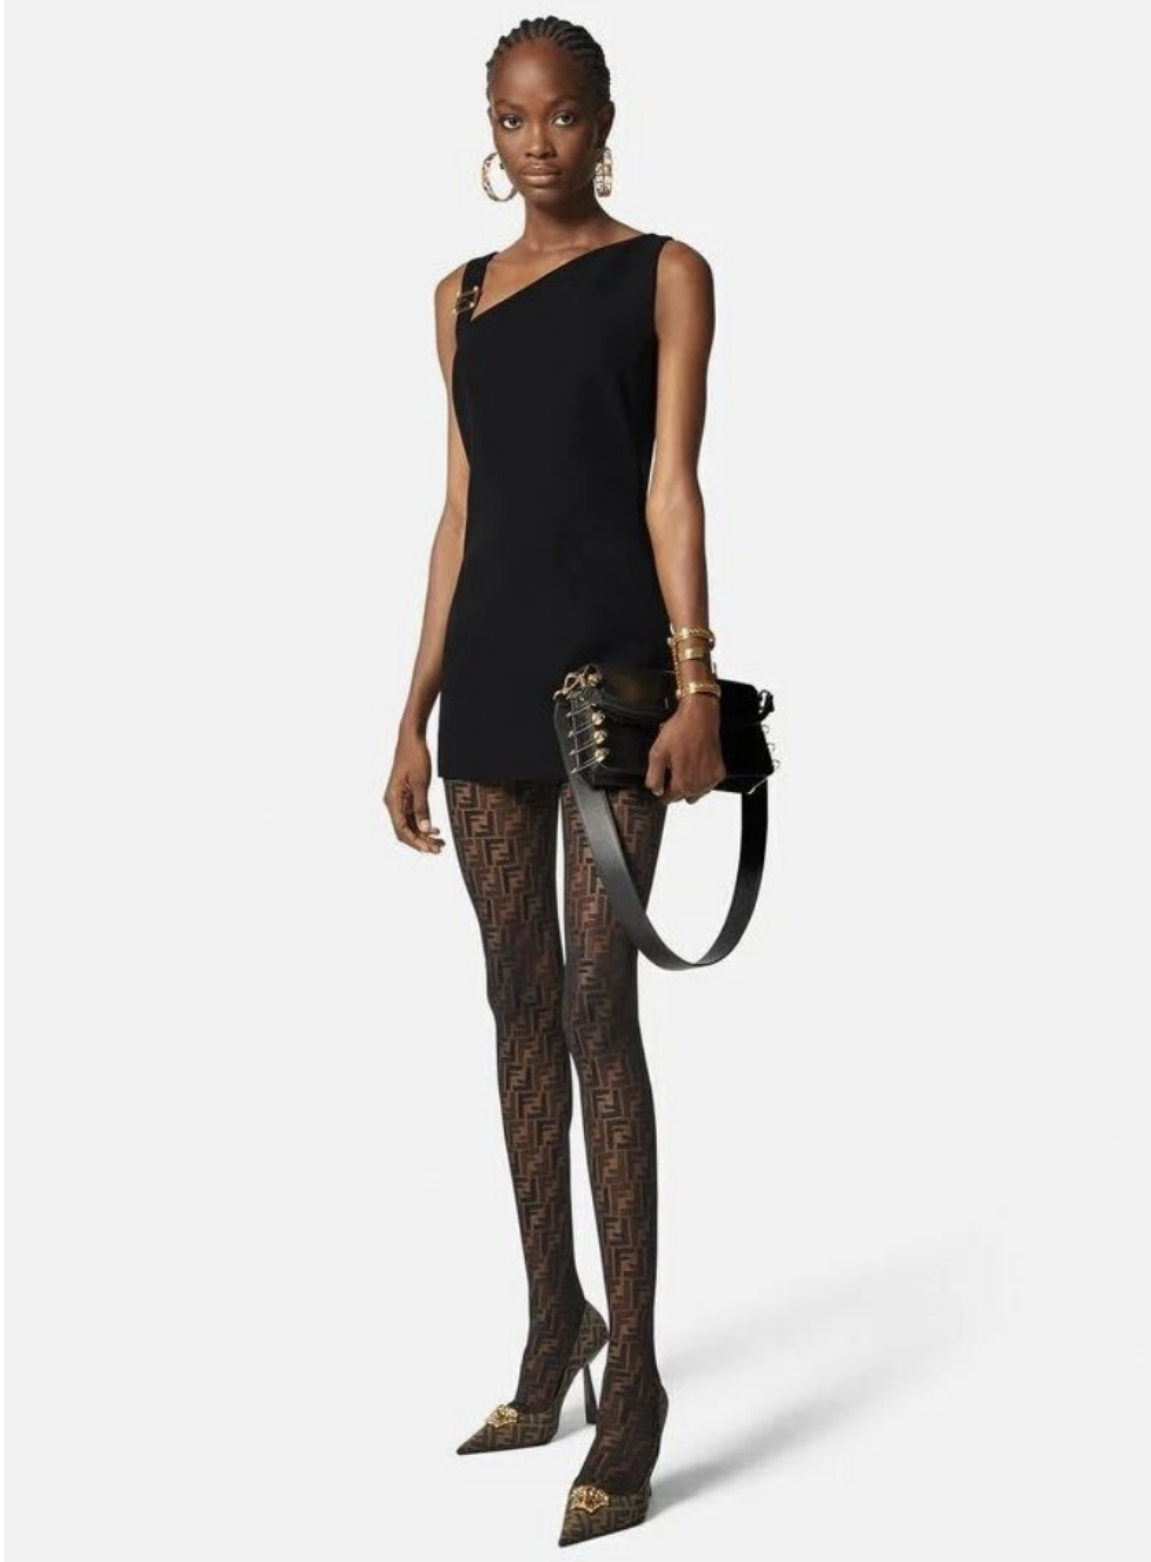

FEYI MAY

height 5'10" · bust 30.5" · cup B/C · waist 23.5" · hips 35" · dress 36 EU/6 US/8 UK
shoes size 41 EU/10 US/7 UK · hair brown · eyes brown